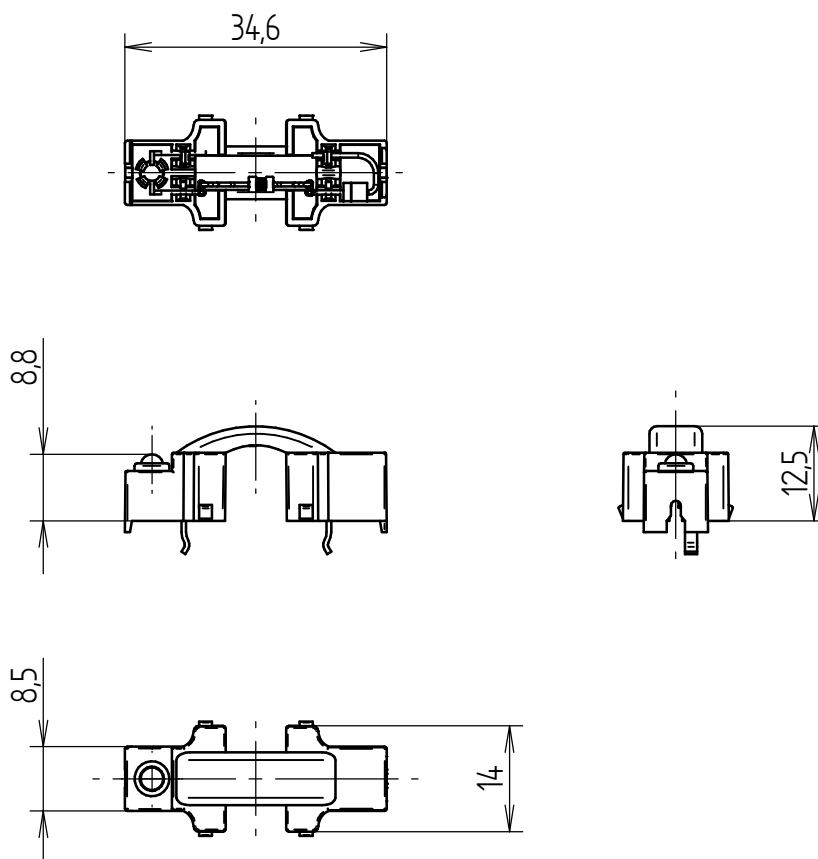

Indicator light Code 89 350 17 401

Tolerances unless otherwise stated: ± 0.2 Scale: 1:1

Custom designed for and in cooperation with a manufacturer of switches for household and similar fixed-electrical installations, this indicator light is an example of our design and production possibilities in the field of signalling devices using L.E.D.s as light source.