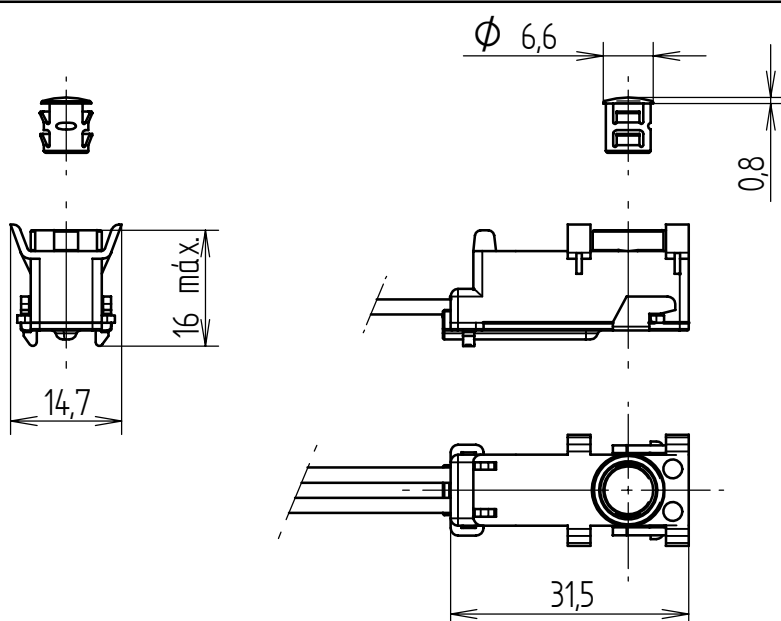

Indicator Light
Custom Made
Type 810
Code 8950810402

Tolerances unless otherwise stated: ± 0.2

Scale: 1:1

Recommended cutout

Scale: 1:1

Custom designed for and in cooperation with a manufacturer of electric cookers, the initial most important requirements were:

- 1) Very small lens.
- 2) Possibility of good fixing with different panel thickness.
- 3) Low cost
- 4) L.E.D. - look -