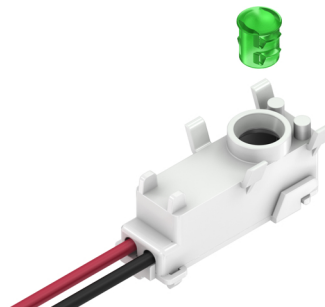

Indicator Light
Custom Made
Type 810
Code 8950810402

Tolerances unless otherwise stated: ± 0.2

Scale: 1:1

Recommended cutout

Scale: 1:1

Custom designed for and in cooperation with a manufacturer of electric cookers, the initial most important requirements were:

- 1) Very small lens.
- 2) Possibility of good fixing with different panel thickness.
- 3) Low cost
- 4) L.E.D. - look -