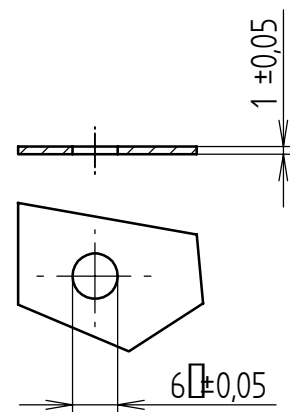

Indicator Light
Custom Made
Type 810
Code 8950810402

Tolerances unless otherwise stated: ± 0.2

Scale: 1:1

Recommended cutout

Scale: 1:1

Custom designed for and in cooperation with a manufacturer of electric cookers, the initial most important requirements were:

- 1) Very small lens.
- 2) Possibility of good fixing with different panel thickness.
- 3) Low cost
- 4) L.E.D. - look -