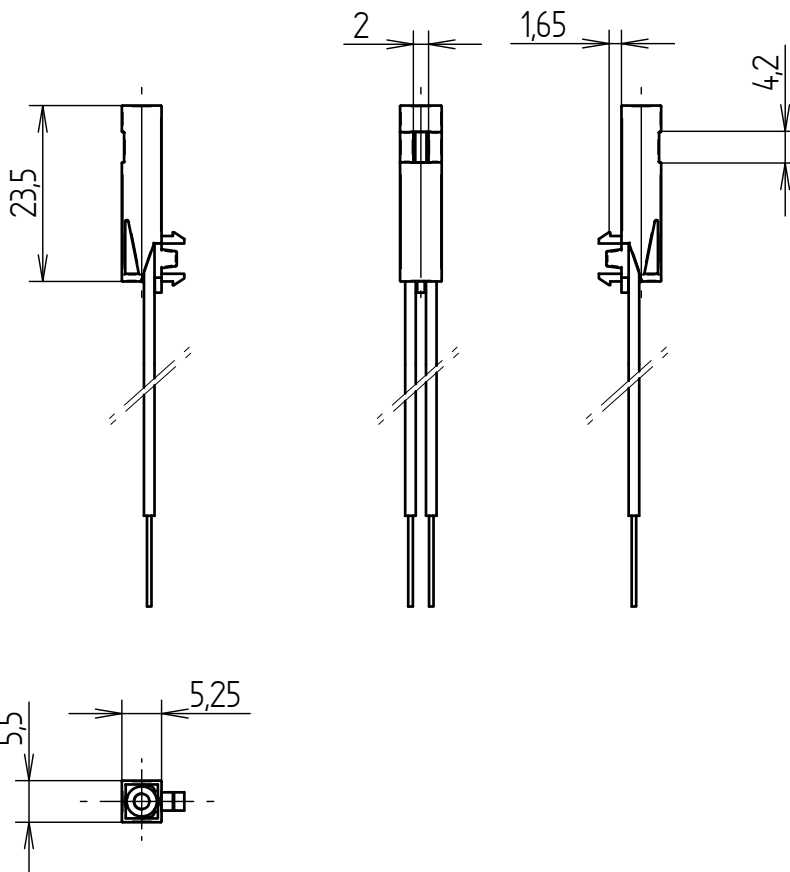

Indicator Light
Custom Made
Code 89 561 10 405

Tolerances unless otherwise stated: ± 0.2

Scale: 1:1

Custom designed for and in cooperation with a manufacturer of switches for household and similar fixed-electrical installations, this indicator light is an example of our possibilities on any signalling device