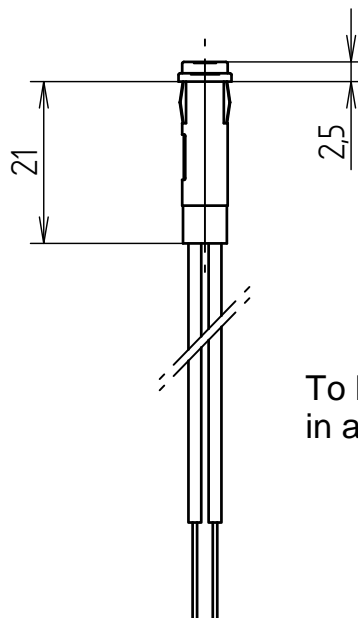

Indicator Light
Custom Made
Code 89 561 10 400

To be fixed by snap in
in a hole of $\varnothing 6$

Tolerances unless otherwise stated: ± 0.2

Scale: 1:1

Custom designed for and in cooperation with a manufacturer of switches for household and similar fixed-electrical installations, this indicator light is an example of our possibilities on any signalling device