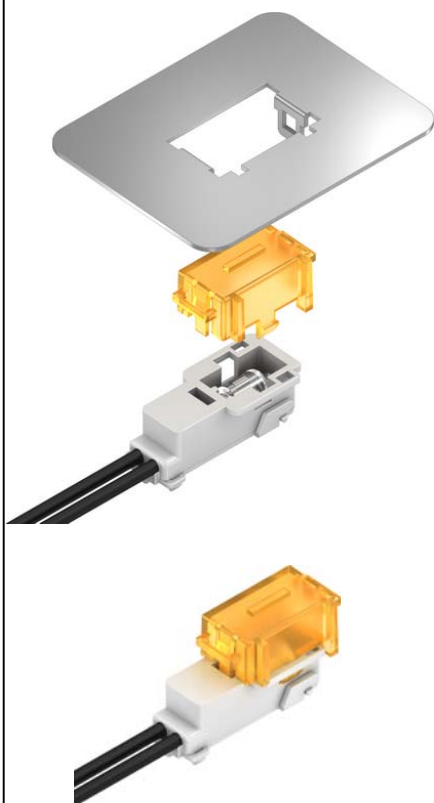

Indicator light
Custom Made
Code 89 508 10 430

Tolerances unless otherwise stated: ± 0.2 Scale: 1:1

This custom designed indicator light is an example of our design and production possibilities in cooperation with the customer, an important manufacturer of electric ovens.