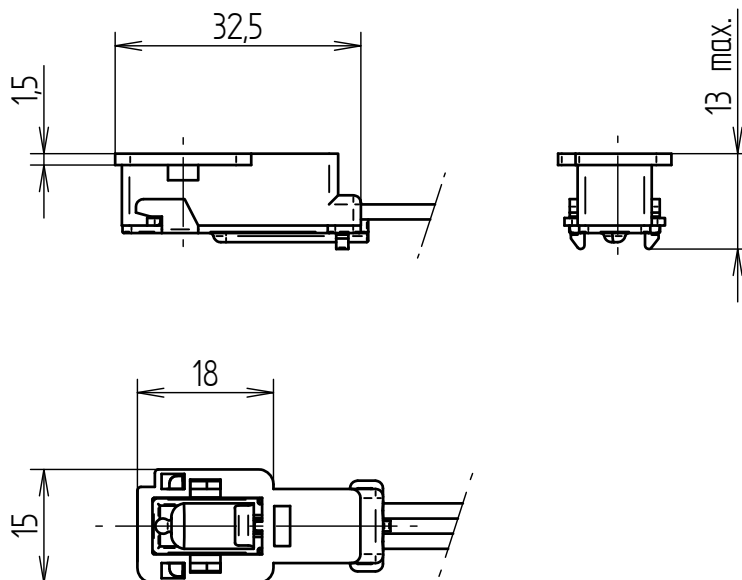

Indicator light
Custom Made
Code 89 508 10 430

Tolerances unless otherwise stated: ± 0.2 Scale: 1:1

This custom designed indicator light is an example of our design and production possibilities in cooperation with the customer, an important manufacturer of electric ovens.