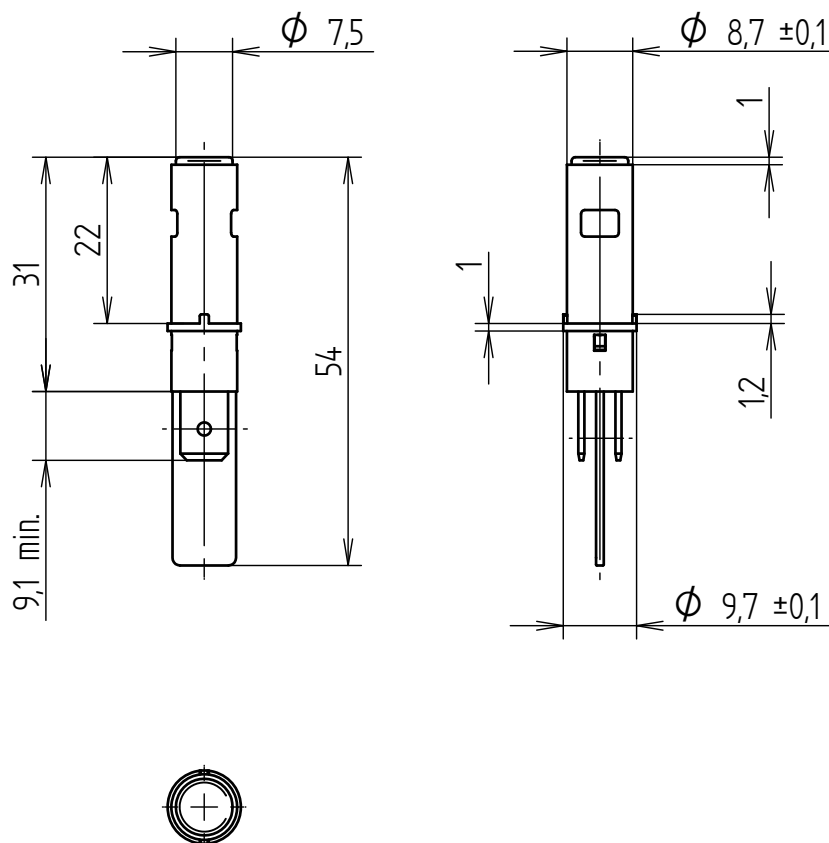

Indicator light
Custom Made
Type 116
Code 89 455 10 405

Tolerances unless otherwise stated: ± 0.2

Scale: 1:1

Custom designed for and in cooperation with an important manufacturer of refrigerators, the initial most important requirements were: