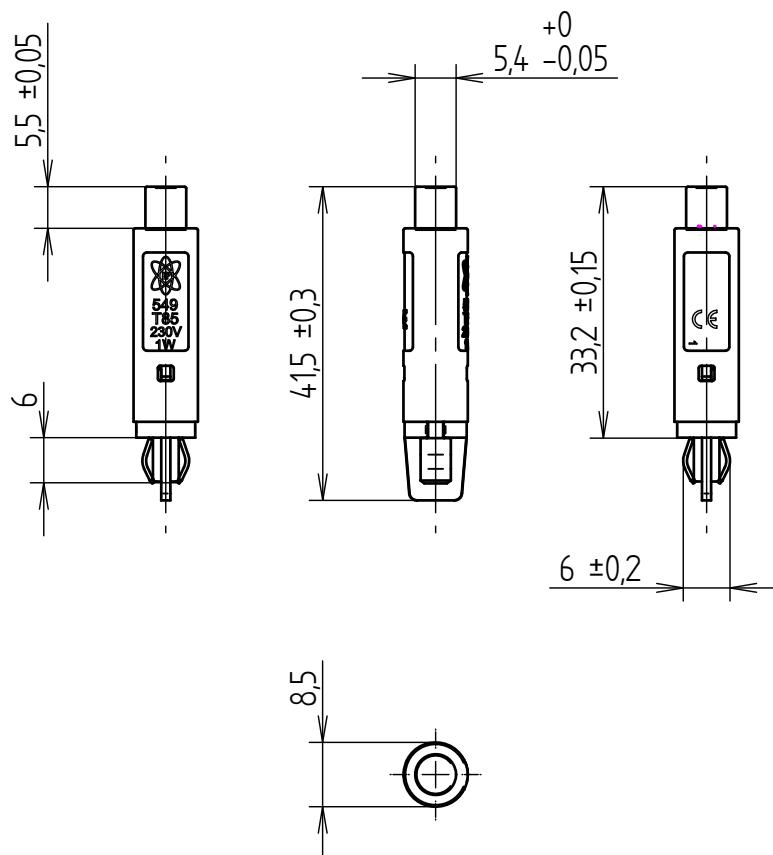

Indicator Light
Custom Made Type
549
Code 89 446 10 410

Tolerances unless otherwise stated: ± 0.2

Scale: 1:1

Custom designed for and in cooperation with a manufacturer of office furnitures and trays, the initial most important requeriments were:

- 1.) LED-look
- 2.) Fixing inside customer's plastic housings
- 3.) Low cost
- 4.) Connection by specific means