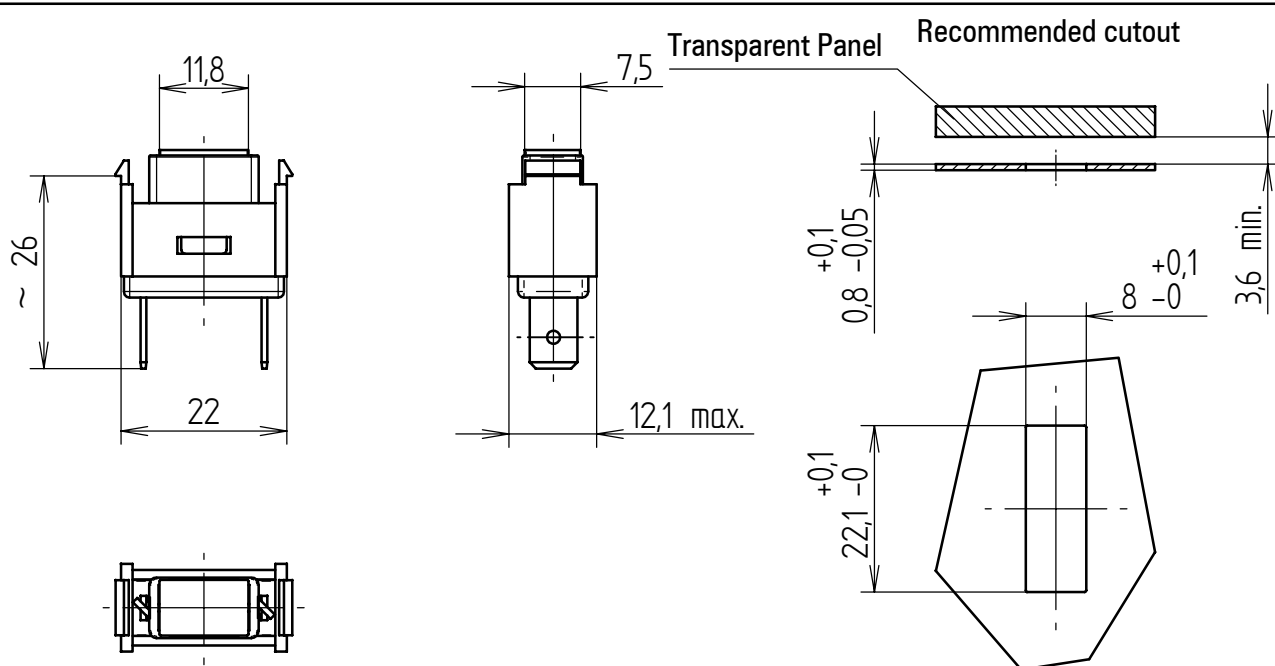

Indicator Light
Type 739
Code 8915110503

Scale: 1: 1

This product is an example of our design and production possibilities in the field of indicating devices
Custom designed for an electric oven manufacturer, the initial most important requirements were: